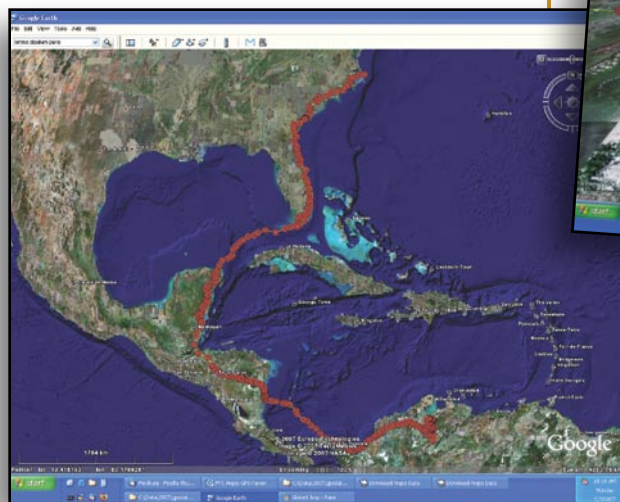

## Latest GPS Parser

As GPS enhanced PTTs become the predominant tool to accurately track bird species worldwide, biologists are now focusing on ways to sort through and present vast amounts of data.

The parsing software we provide with our GPS PTTs efficiently accomplishes the task of parsing data. However, over the last few months we have been asked if there was an easy way of importing the parsed data into Google Earth™ which would then plot the coordinates to display a track. As always, we give due consideration to all requests or suggestions from customers.

Importing the PTT's GPS data into Google Earth™ instantly displays a track.

Zooming in on the track on Google Earth™.

Software development is an oncoming and integral part of our company's culture. After finding a free slot in our R & D slate, we worked on incorporating this new capability into our GPS parser.

Our new GPS parser now has the capability of importing the PTT's GPS data into Google Earth™ to instantly display tracks. By clicking this option when installing the new parser, a file is created which can then be imported into Google Earth™. The three screen captures shown are examples of how data is displayed.

Profile of the track showing topography and altitude.