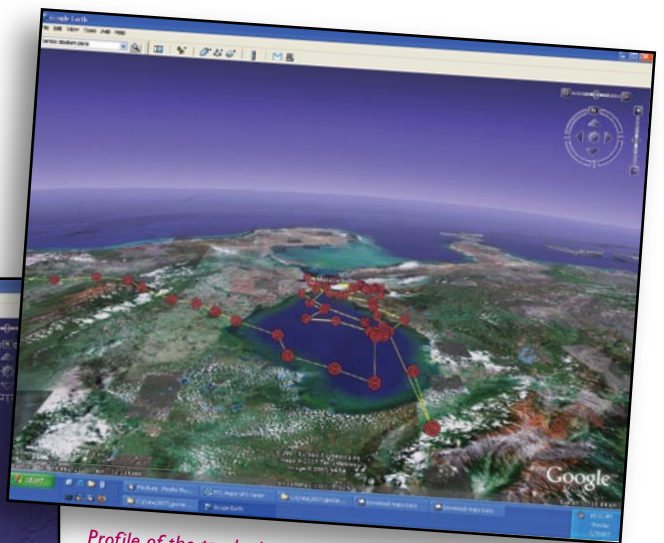

## Latest GPS Parser

As GPS enhanced PTTs become the predominant tool to accurately track bird species worldwide, biologists are now focusing on ways to sort through and present vast amounts of data.

The parsing software we provide with our GPS PTTs efficiently accomplishes the task of parsing data. However, over the last few months we have been asked if there was an easy way of importing the parsed data into Google Earth™ which would then plot the coordinates to display a track. As always, we give due consideration to all requests or suggestions from customers.

Importing the PTT's GPS data into Google Earth™ instantly displays a track.

Zooming in on the track on Google Earth™.

Software development is an oncoming and integral part of our company's culture. After finding a free slot in our R & D slate, we worked on incorporating this new capability into our GPS parser.

Our new GPS parser now has the capability of importing the PTT's GPS data into Google Earth™ to instantly display tracks. By clicking this option when installing the new parser, a file is created which can then be imported into Google Earth™. The three screen captures shown are examples of how data is displayed.

Profile of the track showing topography and altitude.