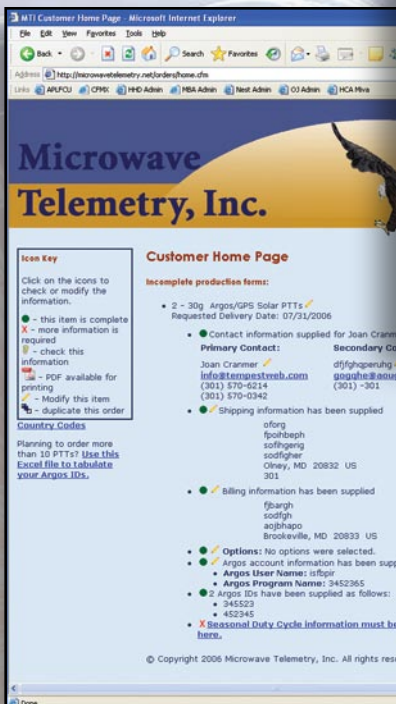

Online Production Form

In an effort to simplify our ordering process for our customers and to streamline our production, we are pleased to introduce our new online Production Form available June 15. This will serve as your work order but in no way replaces an official Purchase Order, if one is needed from your organization.

In order to complete our new online Production Form, you will need your billing & shipping addresses, your Argos information (IDs, Username and Password), and your Duty Cycle information. Should you be missing one or more of these items, you will be able to archive your form to be retrieved and submitted later. Only fully completed forms can be submitted.

Much effort has gone into this form; we have strived to retain the familiar format of our old forms but at the same time improve on some features.

We hope to serve you better and ask that you bear with us as we transition into our new system.

Feel free to give us your feedback.

Screen captures of our new Customer Homepage and Customer Login page on our updated website: www.microwavetelemetry.com.

A First!

On March 3, 2006 "Trasgu", a Eurasian Woodcock (*Scolopax rusticola*) set off on its spring migration wearing a 12g solar PTT backpack. Trasgu is a young bird, weighing a mere 315g at the time of deployment. This bird's behavior presents a challenge for a solar powered PTT, as it is a ground dwelling woodland bird, which is active at dawn and dusk and may also forage throughout the night. This is the first time that this species is being tracked by satellite telemetry.

The track of Trasgu's progress shows that in the 10 weeks since launching, this little bird has traveled approximately 3,000 km from Navarre, Spain to Russia, where it should soon settle down to nest.

Congratulations to the Navarrese team from the Club de Cazadores de Becada, some of whom are shown below, celebrating. This project is sponsored by the governments of Navarre and Catalonia.